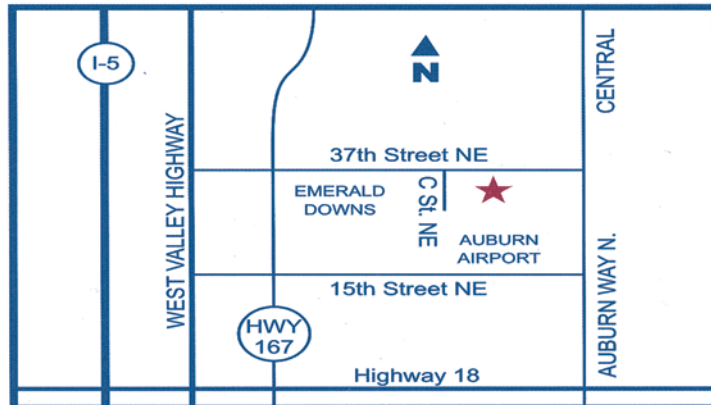

AUBURN STORE (TEC)

3640 C Street N.E. 253.874.5340 800.682.6952