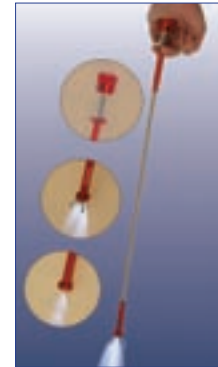

[www.centralwelding.com](http://www.centralwelding.com)

[www.pacificwelding.com](http://www.pacificwelding.com)

**LED Penlight / Pick-Up Tool**

Picks up to 5lbs.  
Telescopes from 7-3/16" to 27-3/16"  
Combines two very popular tools that fits neatly into your top pocket.  
Part No. PLP-2

**\$12.75**

**LED Flexible Magnetic Spring Claw**

- Flexible Pick-Up tool measures 25-3/8" long.
- Convenient side switch turns high intensity LED on and off as needed.
- Press plunger and jaws open/release plunger and jaws clamp shut.
- Powerful magnet lifts up to 5 lbs.

Part No. 16MLT

**\$17.00**

**LED Lighted Magnetic Pick-up Tool with Rotating Head**

Picks up to 8 lbs.  
Telescopes from 6-3/4" to 27-3/4"  
Part No. HTLP-1

**\$14.70**

**LED Lighted Magnetic Pick-up Tool**

Picks up to 8 lbs.  
Telescopes from 8" to 32-3/4"  
Part No. HTLP-2

**\$13.75**

**24 LED Rotating Magnetic Work Light**

- Strong magnetic base attaches to any metal surface in seconds.
- Bridges a work light with a high quality flashlight.
- Weight 4 lbs 3 oz.